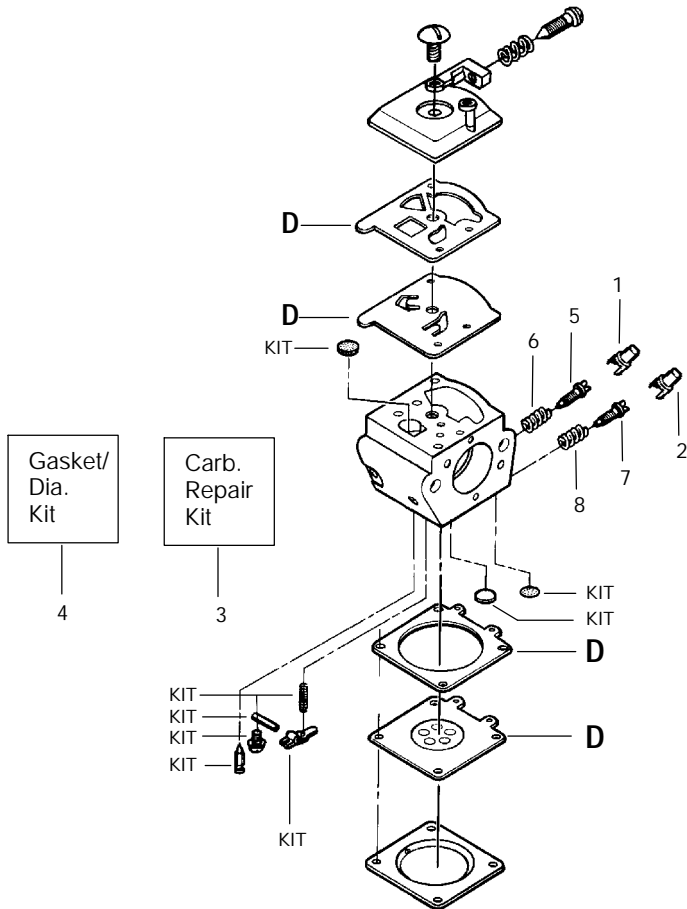

PARTS LIST NO. 530087882		MCCULLOCH PARTS LIST	CHAIN SAW MODEL(S) Mac Cat 335, 435 & 440
DATE 03/08/00	NEW		PAGE NO. 3
Note: Illustration may differ from actual model due to design changes			

Carburetor Assembly--WT391 -- #530069722

Ref.	Part No.	Description
1.	530038318	Limiter Cap- -High
2.	530038317	Limiter Cap- -Low
3.	530069826	Carburetor Repair Kit (KIT = Indicates Contents)
4.	530069844	Gasket/Diaphragm Kit (D=Indicates Contents)
5.	530035383	Low Speed Needle
6.	530035293	Needle Spring Low Speed
7.	530035384	High Speed Needle
8.	530035295	Needle Spring High Speed