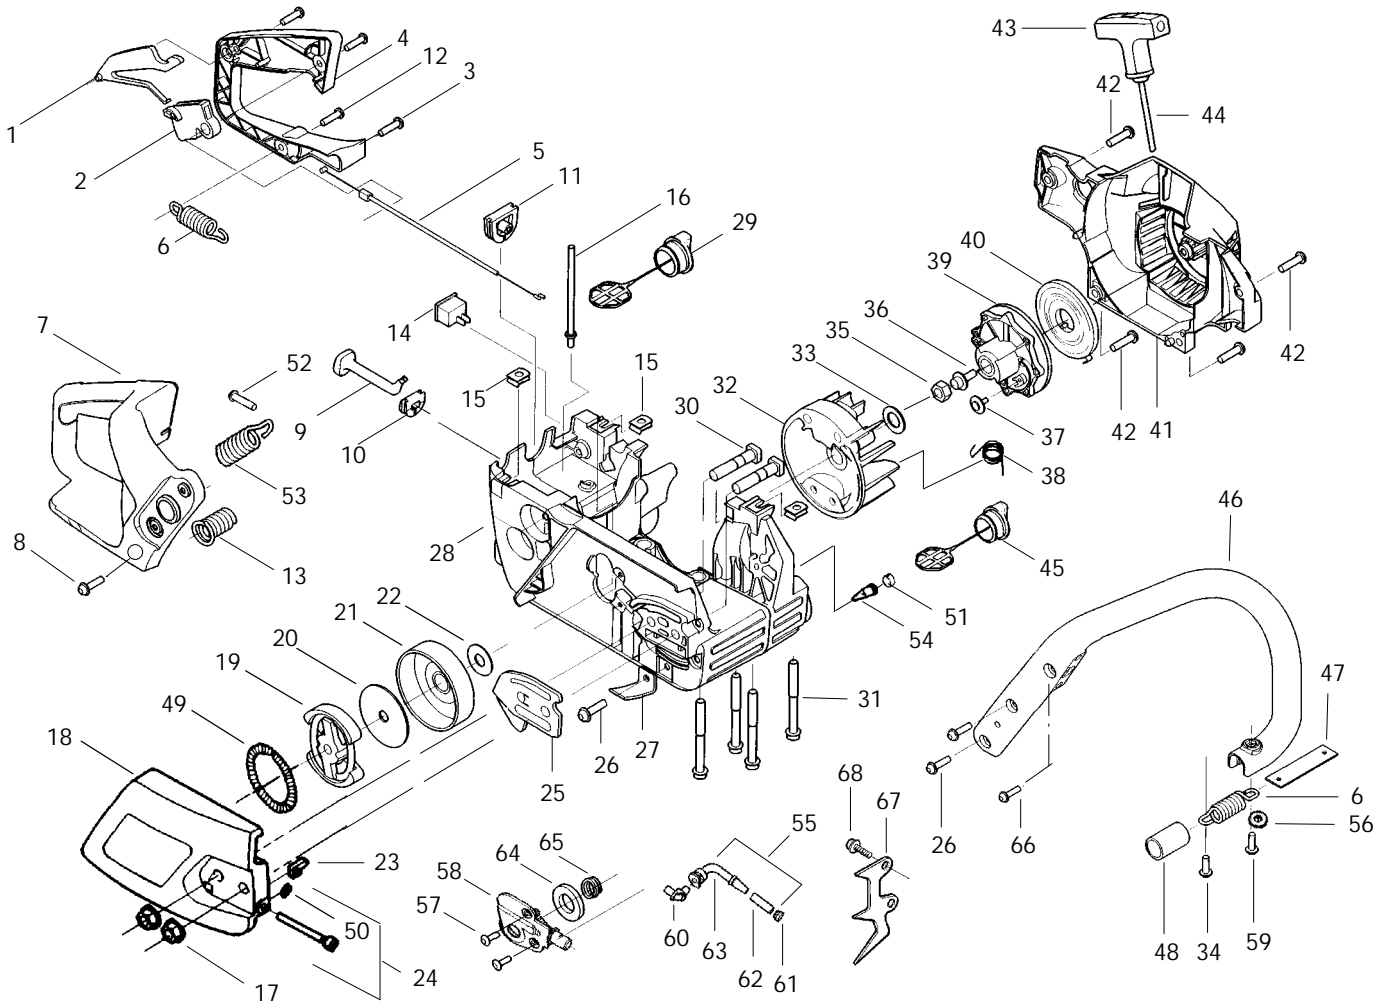

PARTS LIST NO. 530087882		MCCULLOCH PARTS LIST	CHAIN SAW MODEL(S) Mac Cat 335, 435 & 440
DATE 03/08/00	NEW		NOTE: Illustration may differ from actual model due to design changes

Ref.	Part No.	Description	Ref.	Part No.	Description	Ref.	Part No.	Description
1.	530036098	Throttle Lockout	24.	530069611	Bar Adjusting Kit (Incl. 50)	47.	530047608	Limiter Strap
2.	530036097	Throttle Trigger	25.	530038238	Plate-Bar Mounting	48.	530036142	Sleeve-AV Spring
3.	530015906	Screw	26.	530015814	Screw	49.	530094188	Spring-Clutch
4.	530047581	Cover-Rear Handle	27.	530029850	Chain Catcher	50.	530038593	Retainer-Bar Adjust.
5.	530047602	Throttle Cable	28.	530054174	Chassis Ass'y. (Incl. Fuel Cap, Oil Cap, Fuel Line and Primer Line)	51.	530038264	Plug-Oil Vent
6.	530042082	Spring-Isolator	29.	530047192	Fuel Cap Ass'y.	52.	530015875	Screw
7.	530047582	Rear Handle	30.	530016133	Bolt-Bar	53.	530053275	Isolator Ass'y.
8.	530015814	Screw	31.	530016132	Screw	54.	530026119	Check Valve
9.	530047605	Choke Knob	32.	530039209	Flywheel Ass'y.	55.	530047663	Oil Pick-up Ass'y (Incl. 61-63)
10.	530049005	Grommet-Choke Knob	33.	530015127	Washer-Flywheel	56.	530015123	Washer
11.	530047631	Grommet-Throttle Cable	34.	530015843	Screw	57.	530016097	Screw
12.	530015886	Screw	35.	530016134	Nut-Flywheel	58.	530071259	Oil Pump Kit (Incl. 60, 65 & Seal)
13.	530053274	Isolator Ass'y.	36.	530015920	Screw	59.	530016018	Screw
14.	530069572	Switch Kit	37.	530016080	Screw	60.	530049477	Elbow-Oil Pickup
15.	530015922	Nut-"U" Type	38.	530023817	Spring-Starter Dog	61.	530030189	Plug-Oil Filter
16.	530069247	Fuel Line Kit (Small Dia.)	39.	530037817	Starter Pulley	62.	530037821	Oil Filter
17.	530015917	Nut-Bar Mounting	40.	530027531	Recoil Spring	63.	530038373	Pick-up Oiler
18.	530054173	Clutch Cover	41.	530054175	Fan Housing	64.	530019231	Dust Seal
19.	530014949	Clutch Ass'y. (Incl. 49)	42.	530015892	Screw	65.	530037820	Gear-Worm Spring
20.	530015611	Clutch Washer	43.	530037485	Starter Handle	66.	530016179	Screw
21.	530047061	Clutch Drum Ass'y. w/Bearing	44.	530069232	Rope Kit	67.	530014381	Spike Ass'y.
22.	530015907	Washer-Thrust	45.	530010846	Oil Cap Ass'y.	68.	530015906	Screw
23.	530015826	Pin-Bar Adjusting	46.	530047583	Front Handle			